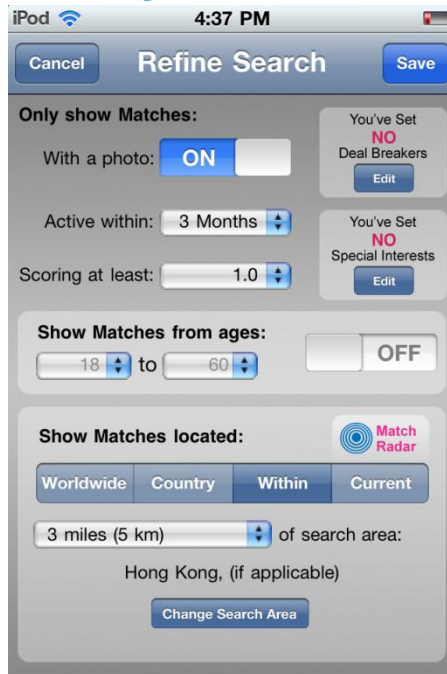

To be more interesting

- There are some apps which are designed for dating: