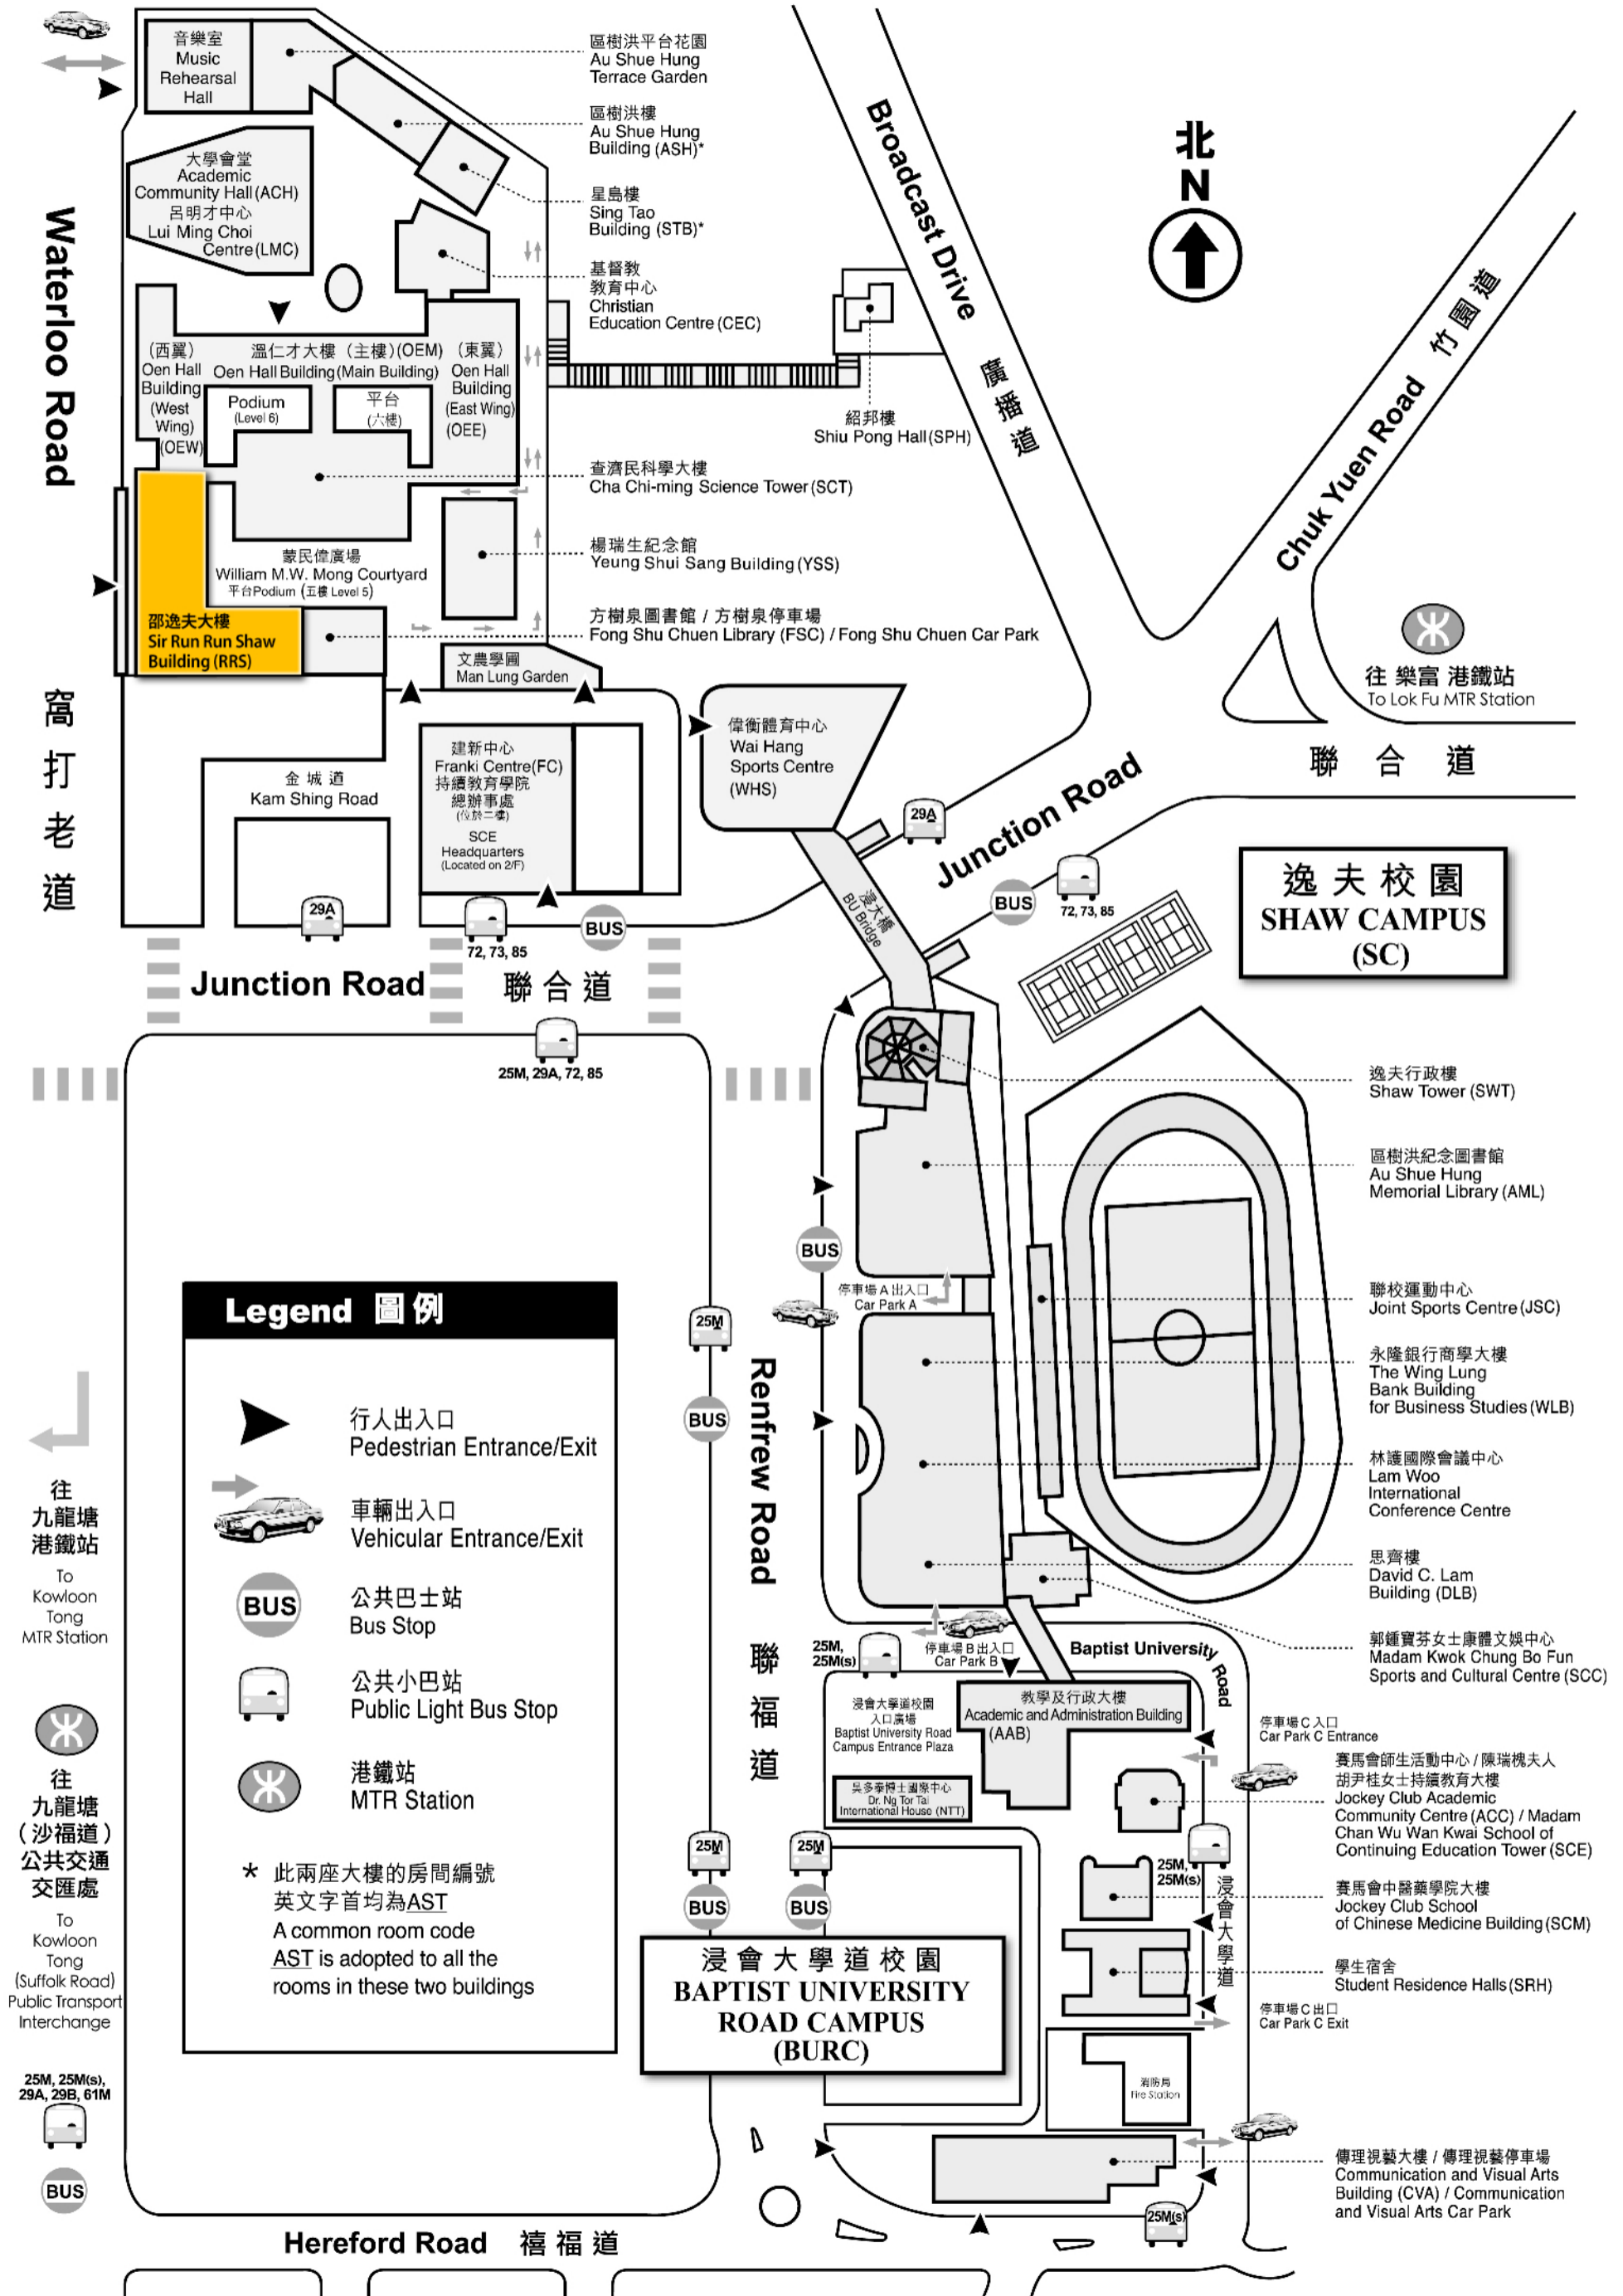

**善衡校園**  
HO SIN HANG CAMPUS  
(HSHC)

**Legend 圖例**

- 行人出入口  
Pedestrian Entrance/Exit
- 車輛出入口  
Vehicular Entrance/Exit
- 公共巴士站  
Bus Stop
- 公共小巴士站  
Public Light Bus Stop
- 港鐵站  
MTR Station

\* 此兩座大樓的房間編號  
英文字首均為AST  
A common room code  
AST is adopted to all the  
rooms in these two buildings

往九龍塘港鐵站  
To Kowloon Tong MTR Station

往九龍塘(沙福道)公共交通交匯處  
To Kowloon Tong (Suffolk Road) Public Transport Interchange

25M, 25M(s), 29A, 29B, 61M